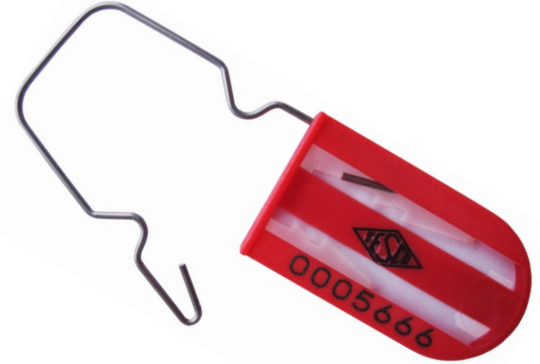

THE EASTERN SPECIALTY COMPANY

ACRYLIC PADLOCK METER SEALS

CAT. 221

ABOUT

TESCO Acrylic Seals are a low-cost solution, providing a tamper-evident padlock seal. The clear acrylic core is molded over a colored acrylic shell and is designed to reveal tampering. Combined with a stainless steel hasp, TESCO meter seals are ideal for outdoor use. TESCO Meter Seals have a high level of customization, which includes colors, imprinting & barcoding. Customization is available at standard pricing rates.

CAT. NO. 221 - ROUND BOTTOM

CAT. NO. 221 - SQUARE BOTTOM

FEATURES

- Durable clear acrylic body, with one piece construction
- Tamper resistant & tamper indicating design
- Weather resistant
- Custom colors available
- Custom imprinting (company logo, barcode)
- Sequential numbering. Custom numbering available (7 digit max)

SPECIFICATIONS

- **Standard Colors**
 - Red (Cat. No. 221-1)
 - Grey (Cat. No. 221-2)
 - Blue (Cat. No. 221-3)
 - Orange (Cat. No. 221-4)
 - Yellow (Cat. No. 221-5)
 - White (Cat. No. 221-6)
- **Custom Colors**
 - Based on Pantone Matching System (PMS)
 - Custom Colors (Cat. No. 221-7)
- **Printing**
 - Laser printing
 - Sequential numbering or barcode
 - Customer ID or logo
- **Material**
 - **Body:** Acrylic; Available in either rounded (standard) or square base (upon request)
 - **Hasp:** Stainless Steel (standard); Galvanized (upon request)
- **Packaging**
 - 100/Bag
 - 1,000/Box
 - 5,000/Carton
- **Weight**
 - 11.3 lbs./Box
 - 56.5 lbs./Carton