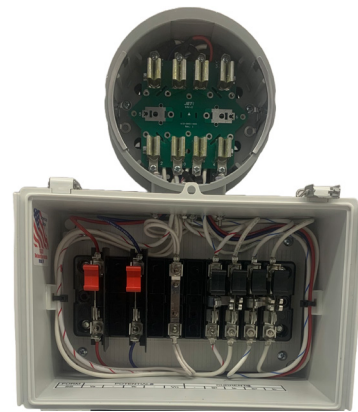

Catalog 290-8T
Test Switch Adapter for 5S Meters