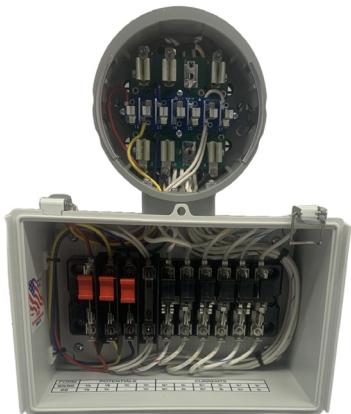

## Test Equipment

## 290-13T, 290-8T, 290-6T4S, 290-6T3S Test Switch Adapters for the 6330

The **TESCO** Test Switch Adapters (Cat. 290-13T / 290-8T / 290-6T4S / 290-6T3S) enable the safe testing of transformer-rated meter sites without installed test switches.

TESCO's Test Switch Adapters work by plugging into a meter socket and providing a test switch interface. Designed as a convenient, portable accessory for the TESCO 6330 Meter Site Analyzer, the Test Switch Adapters come in several versions to test different terminal configurations: 290-13T, the 290-8T, the 290-6T4S, and the 290-6T3S.