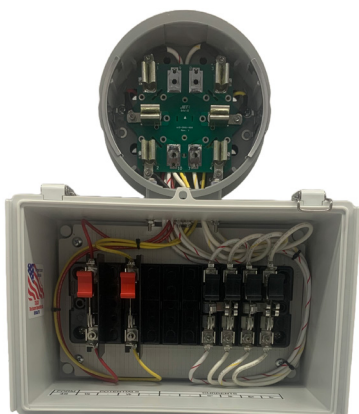

## Test Equipment

## 290-13T, 290-8T, 290-6T4S, 290-6T3S Test Switch Adapters for the 6330

The **TESCO** Test Switch Adapters (Cat. 290-13T / 290-8T / 290-6T4S / 290-6T3S) enable the safe testing of transformer-rated meter sites without installed test switches.

TESCO's Test Switch Adapters work by plugging into a meter socket and providing a test switch interface. Designed as a convenient, portable accessory for the TESCO 6330 Meter Site Analyzer, the Test Switch Adapters come in several versions to test different terminal configurations: 290-13T, the 290-8T, the 290-6T4S, and the 290-6T3S.

Catalog 290-13T  
Test Switch Adapter for 9S/8S/6S Meters

Catalog 290-8T  
Test Switch Adapter for 5S Meters

Catalog 290-6T4S  
Test Switch Adapter for 4S Meters

Catalog 290-6T3S  
Test Switch Adapter for 3S Meters