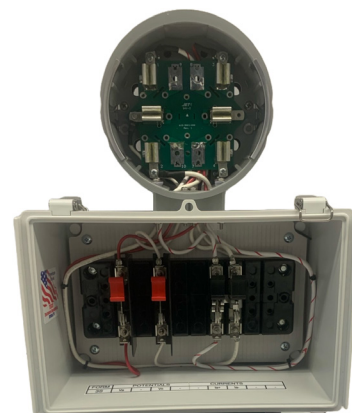

## 290-13T, 290-8T, 290-6T4S, 290-6T3S Test Switch Adapters for the 6330

The **TESCO** Test Switch Adapters (Cat. 290-13T / 290-8T / 290-6T4S / 290-6T3S) enable the safe testing of transformer-rated meter sites without installed test switches.

TESCO's Test Switch Adapters work by plugging into a meter socket and providing a test switch interface. Designed as a convenient, portable accessory for the TESCO 6330 Meter Site Analyzer, the Test Switch Adapters come in several versions to test different terminal configurations: 290-13T, the 290-8T, the 290-6T4S, and the 290-6T3S.

Catalog 290-13T  
Test Switch Adapter for 9S/8S/6S Meters

Catalog 290-8T  
Test Switch Adapter for 5S Meters

Catalog 290-6T4S  
Test Switch Adapter for 4S Meters

Catalog 290-6T3S  
Test Switch Adapter for 3S Meters