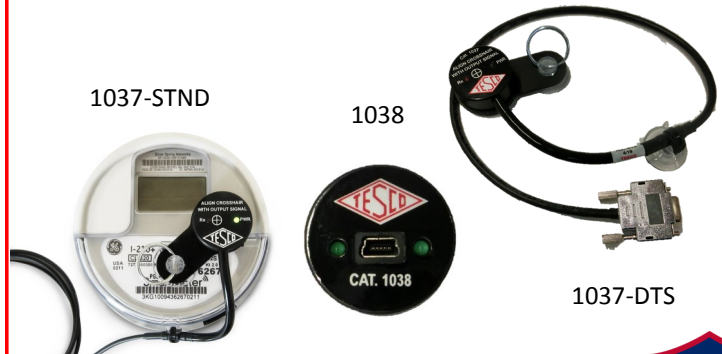

THE EASTERN SPECIALTY COMPANY

OPTICAL PORT ADAPTERS

CAT. 1041-AC, 1041-CN, 1041-HY, 1041-LG

ISSUE SOLVED

Not all meter covers are created equal. You may need a metallic interface on your meter cover to properly use a meter probe or pickup. Well, TESCO has solved that issue with our **Optical Port Adapters!**

ABOUT

TESCO's Optical Port Adapters (Cat. 1041-AC for GE/Aclara meters, Cat. 1041-CN for Centron meters, Cat. 1041-HY for Honeywell meters, and Cat. 1041-LG for Landis+Gyr meters) snap onto the meter cover to provide a metal interface attachment for various optical pickups and probes.

- Easily snaps on the meter cover
- Creates a metal interface for pickups and probes to work with the meter
- Durable construction

Cat. 1041-HY

Cat. 1041-CN with Cat. 1039-WP

RELATED PRODUCTS

TESCO's Cat. 1039-WP Wireless Probe provides easy, two-way communication between a PC and meter with wireless convenience up to 1200 ft. The Cat. 1039-WP comes with a **Cat. 1040 Clip-On PocketPal Carrying Case** for easy portability.

1039-WP

Cat. 1037-STND Optical Pickup for one way meter communication

Cat. 1037-DTS Optical Pickup designed to work with TESCO's Next Generation Test Boards.

Cat. 1038 Optical Probe provides easy, two-way communication between a PC and meter.