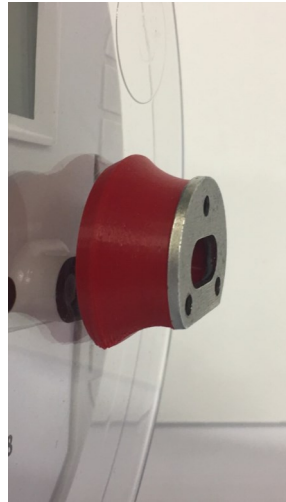

THE EASTERN SPECIALTY COMPANY

OPTICAL PORT ADAPTER

CAT. 1041-AC and 1041-LG

ISSUE SOLVED

Not all meter covers are created equal. You may need a metallic interface on your meter cover to properly use a meter probe or pickup. Well, TESCO has solved that issue with our **Adapter Accessories!**

ABOUT

TESCO Adapter Accessories (Cat. 1041-AC for GE/Aclara meters and Cat. 1041-LG for Landis+Gyr meters) These adaptors snap onto the meter cover to provide a metal interface attachment for various optical pickups and probes.

SPECIFICATIONS & FEATURES

- Easily snaps on the meter cover
- Creates a metal interface for pickups and probes to work with the meter
- Durable construction

Made in USA

TESCO
The Eastern Specialty Co.
Bristol, PA

Contact TESCO today for more information.

RELATED PRODUCTS

TESCO's **Cat. 1039-WP Wireless Probe** provides easy, two-way communication between a PC and meter with wireless convenience up to 1200 ft. The Cat. 1039-WP comes with **Cat. 1041-AC, 1041-LG**, and a **Cat. 1040 Clip-On PocketPal** Carrying Case.