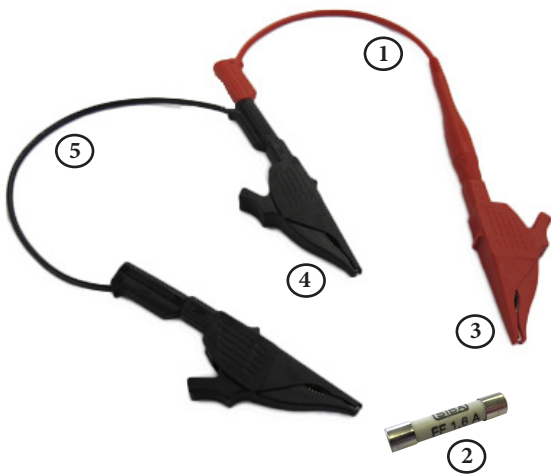

THE EASTERN SPECIALTY COMPANY

Metering. Leader... Since 1904

Catalog No. 204

TESCO Fused Jumper Sets

**STANDARD FUSED JUMPER SET
CATALOG NO. 204**

OPTIONAL PARTS

TESCO understands that every meterman is not created equally. The same goes for their tools and testing equipment! That's why TESCO is offering Fused Jumpers in various combinations, based on *your* preferences. Customization includes color, test clip style, and cable length. And, for those who really don't want to go through the process of selecting all the pieces, we've put together a standard Fused Jumper Set just for you (Catalog No. 204).

TESCO Fused Jumpers are primarily used to jump potential from phase-A to phase-B and to phase-C on the meter side of the safety test switch.

The Standard Fused Jumper Set (Catalog No. 204), which is rated for CAT III testing, consists of:

1. **Qty 1 - Fused Test Lead**, 4mm, Fused, Red, 1000V, Cat IV, 8A max, 6.875" long (TESCO Part No. 8012-10707-22)
2. **Qty 1 - Fuse**, 1.6A, 6.3x32mm, 50KA AIC, 1000VAC, UL (TESCO Part No. 8012-10702)
3. **Qty 1 - Large Jaw Test Clips** (alligator style), 4mm, Red, 1000V, Cat III, 32A (TESCO Part No. 8012-10703-22)
4. **Qty 2 - Large Jaw Test Clips** (alligator style), 4mm, Black, 1000V, Cat III, 32A (TESCO Part No. 8012-10703-21)
5. **Qty 1 - Test Lead**, 4mm, Stackable, Black, M/F both ends, 600V, Cat III, 15A max, 10" long (TESCO Part No. 8012-10704-025-21)

Optional Parts

6. **Retractable Test Clips with Steel Jaw**, 4mm, Black, 1000V, Cat IV, 20A (TESCO Part No. 8012-10705-21)
7. **Retractable Test Clips with Steel Jaw**, 4mm, Red, 1000V, Cat IV, 20A (TESCO Part No. 8012-10705-22)
8. **Qty 1 - Test Lead**, 4mm, Stackable, Red, M/F both ends, 600V, Cat III, 15A max, 10" long (TESCO Part No. 8012-10704-025-22)