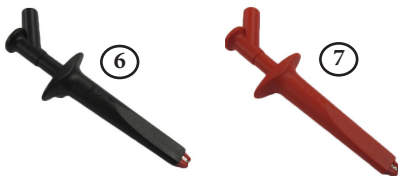

THE EASTERN SPECIALTY COMPANY

Metering. Leader... Since 1904

Catalog No. 204

TESCO Fused Jumper Sets

**STANDARD FUSED JUMPER SET
CATALOG NO. 204**

OPTIONAL PARTS

TESCO understands that every meterman is not created equally. The same goes for their tools and testing equipment! That's why TESCO is offering Fused Jumpers in various combinations, based on *your* preferences. Customization includes color, test clip style, and cable length. And, for those who really don't want to go through the process of selecting all the pieces, we've put together a standard Fused Jumper Set just for you (Catalog No. 204).

TESCO Fused Jumpers are primarily used to jump potential from phase-A to phase-B and to phase-C on the meter side of the safety test switch.

The Standard Fused Jumper Set (Catalog No. 204), which is rated for CAT III testing, consists of:

1. **Qty 1 - Fused Test Lead**, 4mm, Fused, Red, 1000V, Cat IV, 8A max, 6.875" long (TESCO Part No. 8012-10707-22)
2. **Qty 1 - Fuse**, 1.6A, 6.3x32mm, 50KA AIC, 1000VAC, UL (TESCO Part No. 8012-10702)
3. **Qty 1 - Large Jaw Test Clips** (alligator style), 4mm, Red, 1000V, Cat III, 32A (TESCO Part No. 8012-10703-22)
4. **Qty 2 - Large Jaw Test Clips** (alligator style), 4mm, Black, 1000V, Cat III, 32A (TESCO Part No. 8012-10703-21)
5. **Qty 1 - Test Lead**, 4mm, Stackable, Black, M/F both ends, 600V, Cat III, 15A max, 10" long (TESCO Part No. 8012-10704-025-21)

Optional Parts

6. **Retractable Test Clips with Steel Jaw**, 4mm, Black, 1000V, Cat IV, 20A (TESCO Part No. 8012-10705-21)
7. **Retractable Test Clips with Steel Jaw**, 4mm, Red, 1000V, Cat IV, 20A (TESCO Part No. 8012-10705-22)
8. **Qty 1 - Test Lead**, 4mm, Stackable, Red, M/F both ends, 600V, Cat III, 15A max, 10" long (TESCO Part No. 8012-10704-025-22)